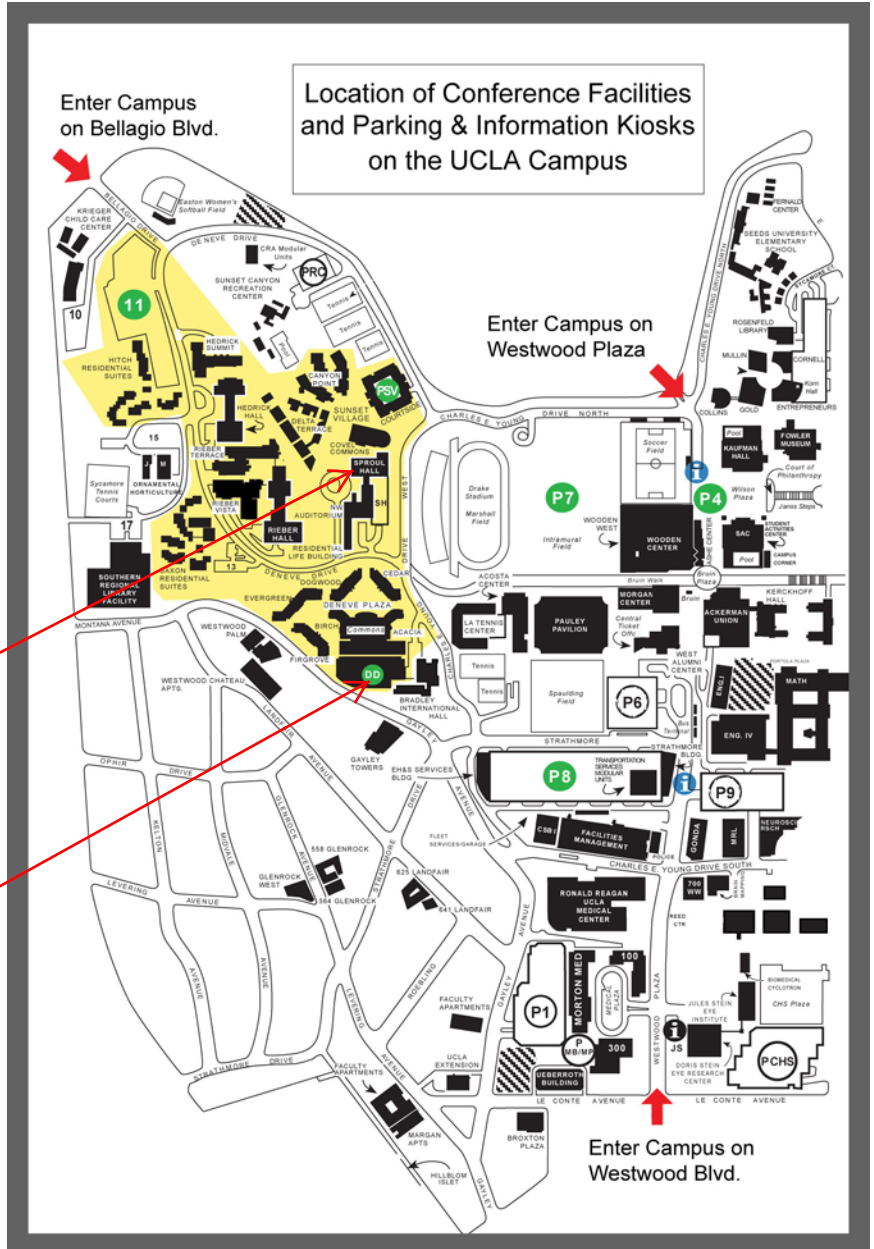

# Directions to De Neve Plaza

1. From the 405 Freeway, exit on Sunset Blvd. Proceed east on Sunset Blvd. and enter the campus by turning **RIGHT** onto **Bellagio Blvd.**
2. Proceed straight ahead and make a left on **De Neve Drive**. Follow this down the hill.
3. Make a **RIGHT** on **Charles E. Young Drive**. Continue on straight ahead. Merge to your right at the stop light.
4. De Neve Plaza will be on your right hand side, where you will see the registration table. There is parking behind the building in lot DD, just continue past the De Neve building to your right.

The Moving Traditions event is in Carnesale Commons (in Hermosa B) which is in Sproul Hall.

Parking for Attendees

- = Conference Facilities
- = Parking Areas for Conferences
- = Parking / Information Kiosks
- ➔ = Campus Entrances