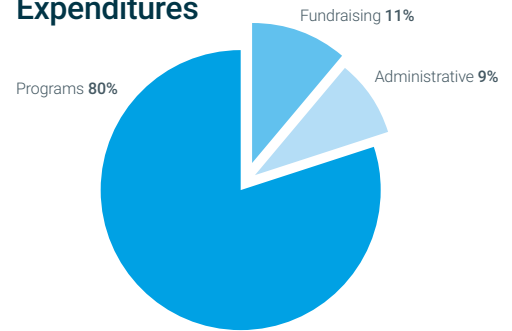

2276

total number of
Rosh Hodesh and
Shevet Achim groups

1158

group leaders
trained

MOVING TRADITIONS

National Impact

Together, with our partners and the guidance of Moving Traditions, more Jewish teens are growing into adulthood with confidence, compassion, and a lifelong commitment to Jewish community.

Sources of Income

Operating Expenditures

Board of Directors

Sally Gottesman
Chair

Hope Suttin
Secretary

Lorin Decker
Treasurer

Rabbi Carole Balin

Madelyn Bucksbaum Adamson