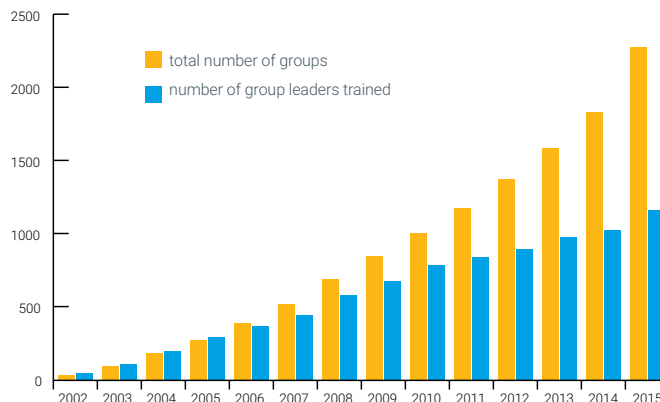

Empowering Stronger, More Confident, and Connected Jewish Teens

“In *Rosh Hodesh* I learned a lot about myself and what it means to be a strong individual, woman, and Jew.”

“We went to Jewish school to learn Jewish facts, and we go to *Shevet Achim* to learn to use them.”

At Moving Traditions we believe that when Judaism promotes self-discovery, challenges traditional gender roles, and celebrates a diversity of voices, it has the power to move our teens, our communities, and Judaism forward. Through our field-tested programs *Rosh Hodesh* and *Shevet Achim*, Moving Traditions and our trained adult mentors create experiences that inspire Jewish teens to openly explore fundamental questions of identity and society.

2276

total number of
Rosh Hodesh and
Shevet Achim groups

1158

group leaders
trained

MOVING TRADITIONS

National Impact

Together, with our partners and the guidance of Moving Traditions, more Jewish teens are growing into adulthood with confidence, compassion, and a lifelong commitment to Jewish community.