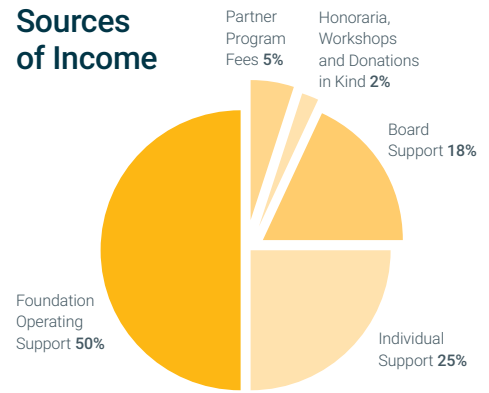

Sources of Income