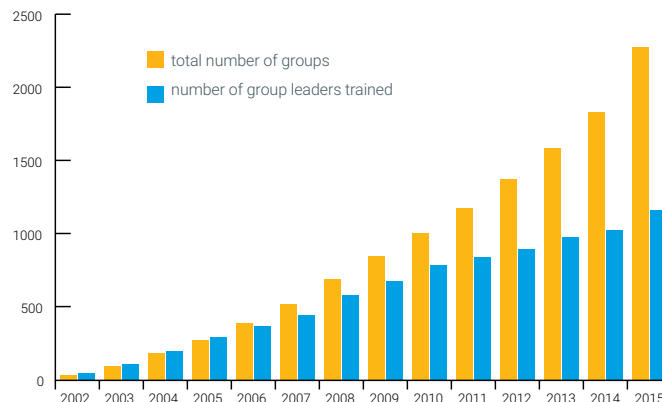

# Empowering Stronger, More Confident, and Connected Jewish Teens

“In *Rosh Hodesh* I learned a lot about myself and what it means to be a strong individual, woman, and Jew.”

“We went to Jewish school to learn Jewish facts, and we go to *Shevet Achim* to learn to use them.”

At Moving Traditions we believe that when Judaism promotes self-discovery, challenges traditional gender roles, and celebrates a diversity of voices, it has the power to move our teens, our communities, and Judaism forward. Through our field-tested programs *Rosh Hodesh* and *Shevet Achim*, Moving Traditions and our trained adult mentors create experiences that inspire Jewish teens to openly explore fundamental questions of identity and society.

**2276**

total number of  
*Rosh Hodesh* and  
*Shevet Achim* groups

**1158**

group leaders  
trained