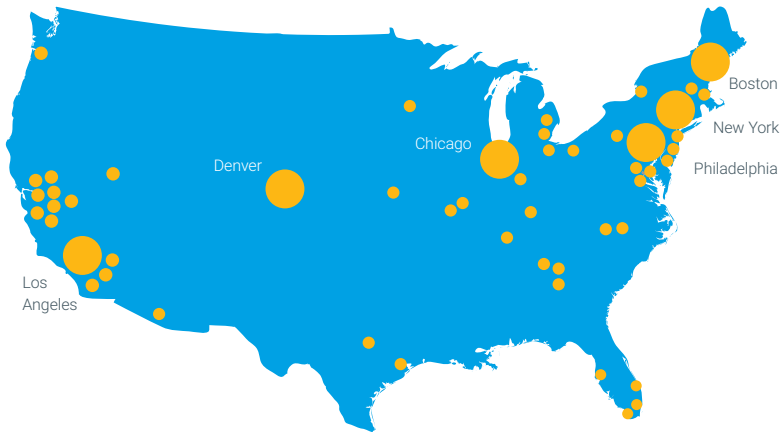

MOVING TRADITIONS

National Impact

Together, with our partners and the guidance of Moving Traditions, more Jewish teens are growing into adulthood with confidence, compassion, and a lifelong commitment to Jewish community.